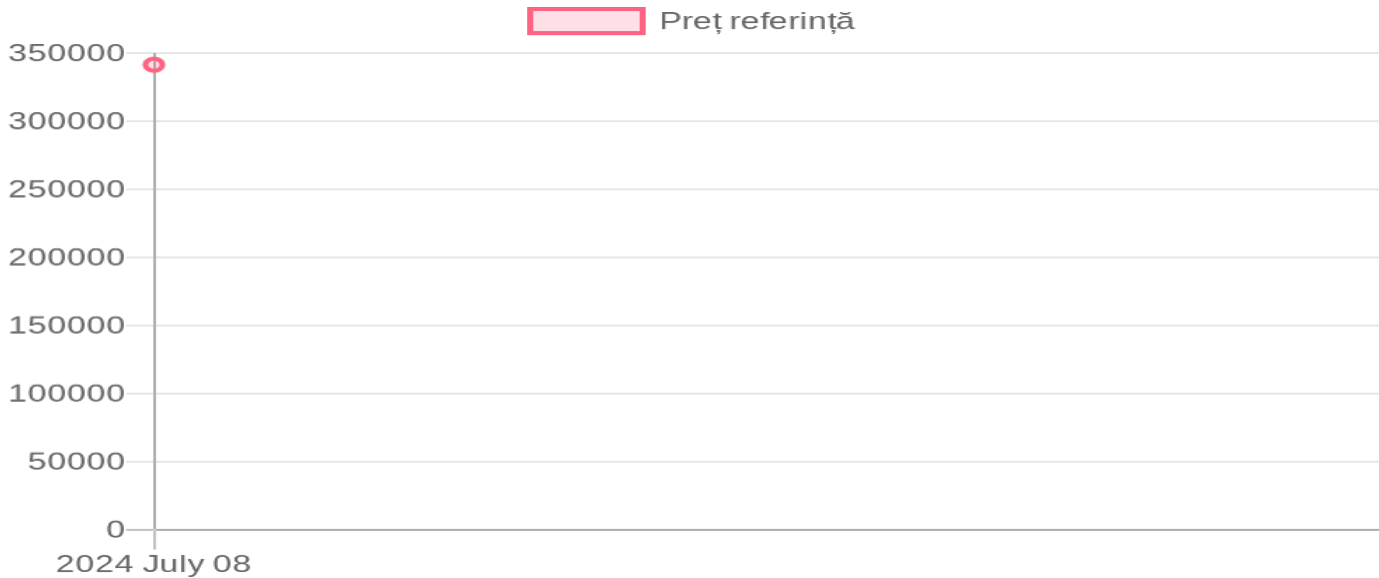

# Sun Worker Sun Worker 6

341 425 MDL / 08.07.2024

## Descriere:

9 rinduri; distanta intre rinduri 70cm, latime de lucru 6.2m ; Latime-5.7m; H-1.10m; Lungime-2.34m, Viteza de lucru 8 km/h